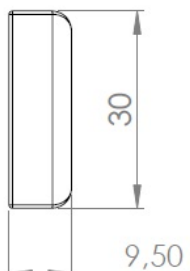

PRODUCT SHEET

Description:

Corner Striker "Square-U-See", F/Single Door Lock, CPL, 6- 6,75mm Glass Thickness

Item number:

14.09.670-0

Units	Box	Carton	HS Code	Barcode
Pcs.	12	240	8301600090	 5704866464062

SISO A/S