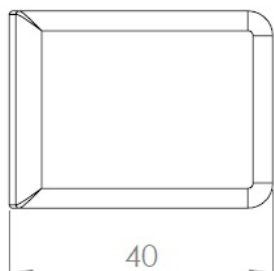

PRODUCT SHEET

Description:

Corner Striker "Square-U-See", F/Single Door Lock, CPL, 6- 6,75mm Glass Thickness

Item number:

14.09.670-0

Units	Box	Carton	HS Code	Barcode
Pcs.	12	240	8301600090	 5704866464062

SISO A/S